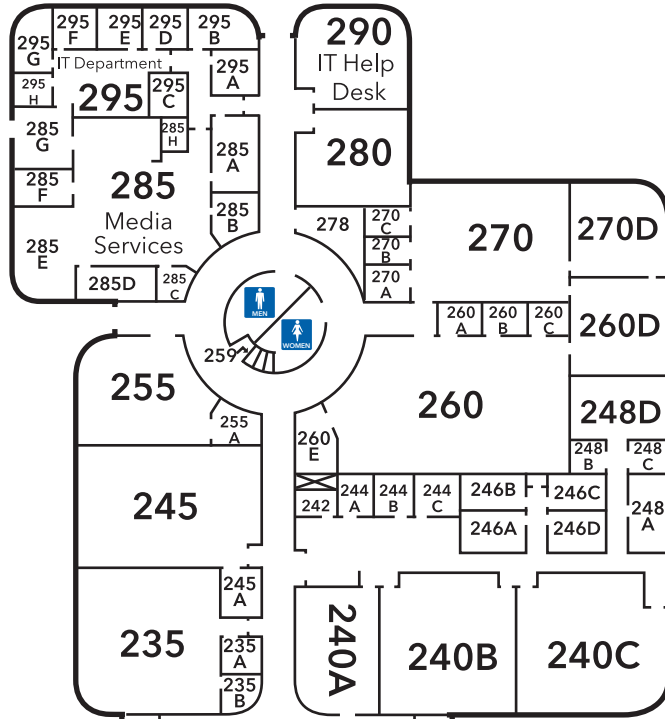

# WILLIAM A. ROBERTSON TECHNICAL BUILDING

(Building 2)

Parking

Fleet Parking